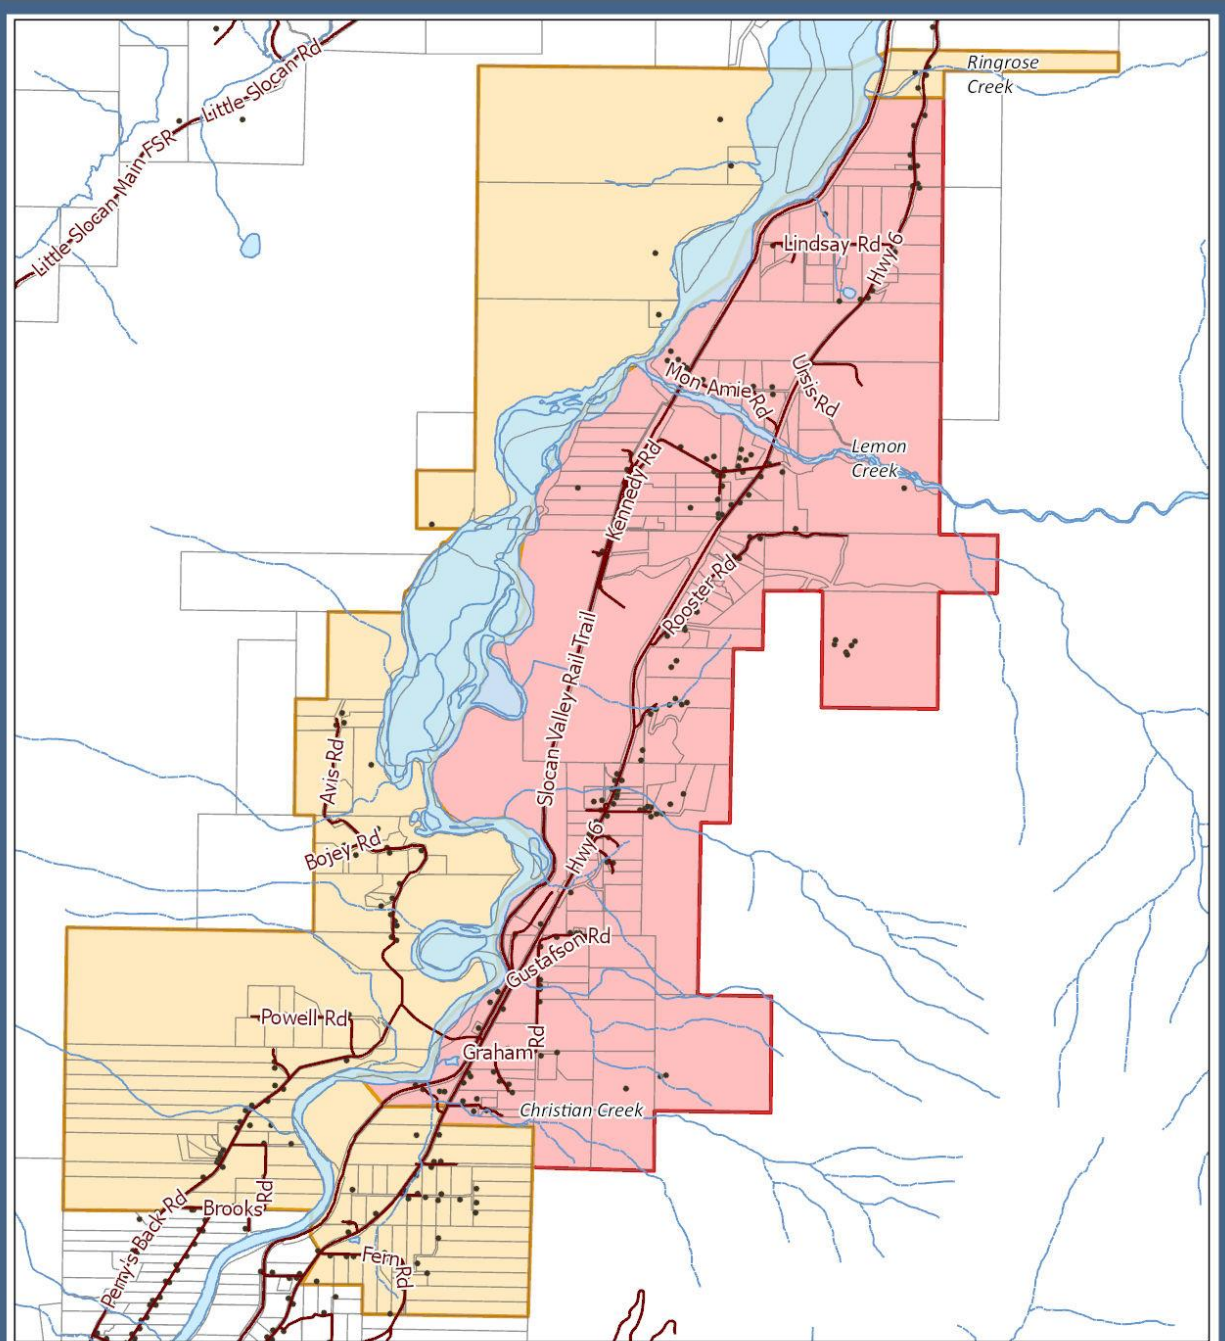

REGIONAL DISTRICT OF CENTRAL KOOTENAY
Box 590, 202 Lakeside Drive,
Nelson, BC V1L 5R4
Phone: 1-800-268-7325 www.rdck.bc.ca
maps@rdck.bc.ca

Trozzo Creek Wildfire Evacuation Order

- Evacuation Areas
- Evacuation Order
- Evacuation Alert
- Roads
- Civic Address
- Legal Parcels

Map Scale:

The mapping information shown are approximate representations and should only be used for reference purposes. The Regional District of Central Kootenay is not responsible for any errors or omissions on this map.